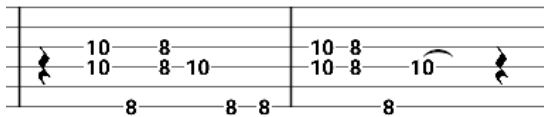

Sharp Dressed Man

INTRO: Lead

(REPEAT 6X)

2nd guitar

C

Clean shirt, new shoes

Bb

F