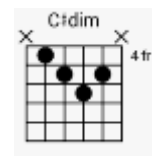

A E B C#m A E B C#m

Stacy's mom has got it goin' on she's all I want and I've waited for so long

A E Co(G#7) C#m A B

Stacy can't you see you're just not the girl for me I know it might be wrong but I'm in love with

SOLO: | C G | D Em | C G | B7 | C G | D Em | C | B7 |

Stacy's Mom...

C G D Em C G D Em

Stacy's mom has got it goin' on she's all I want and I've waited for so long

C G D#o (Bm) Em C D

Stacy can't you see you're just not the girl for me I know it might be wrong but I'm in love with

C G D Em C G D Em

Stacy's mom Oh Oh oh ooh Stacy's mom Oh Oh oh ooh

C G D#o (Bm) Em C D

Stacy can't you see you're just not the girl for me I know it might be wrong but I'm in love with

G

Stacy's mom

Guitar Solo